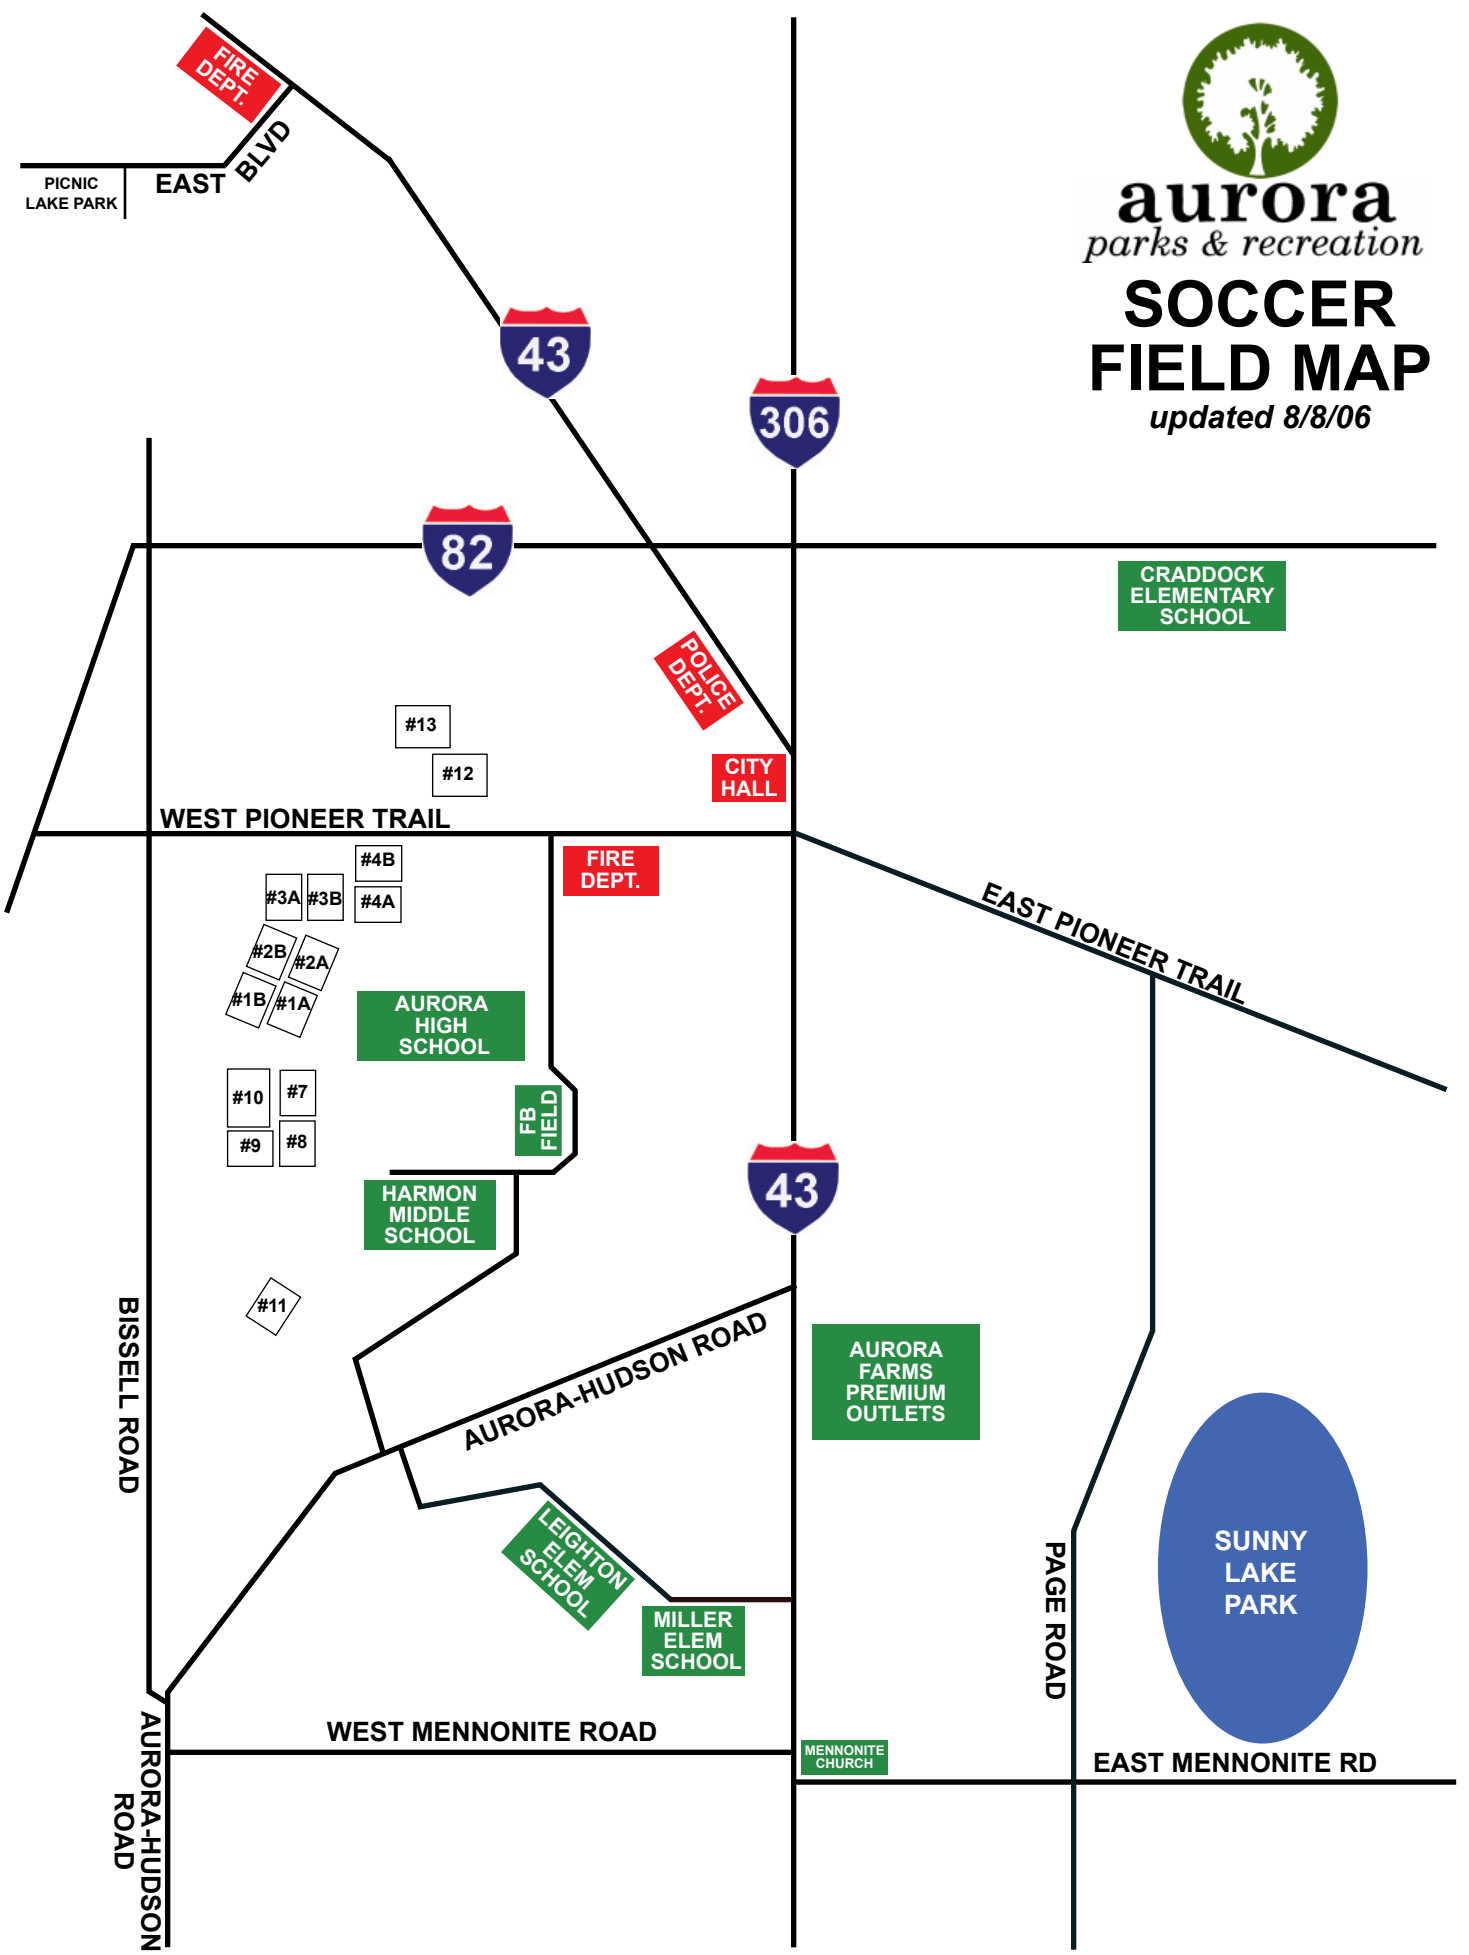

aurora
parks & recreation

SOCCER FIELD MAP

updated 8/8/06

WEST PIONEER TRAIL

EAST PIONEER TRAIL

AURORA-HUDSON ROAD

WEST MENNONITE ROAD

EAST MENNONITE RD

BISSELL ROAD

AURORA-HUDSON ROAD

PAGE ROAD

#1A #1B
#2A #2B
#3A #3B
#4A #4B

#7 #8
#9 #10

#11

#12

#13

43

LEIGHTON ELEM SCHOOL

MILLER ELEM SCHOOL

AURORA HIGH SCHOOL

HARMON MIDDLE SCHOOL

FB FIELD

AURORA FARMS PREMIUM OUTLETS

MENNONITE CHURCH

CRADDOCK ELEMENTARY SCHOOL

SUNNY LAKE PARK